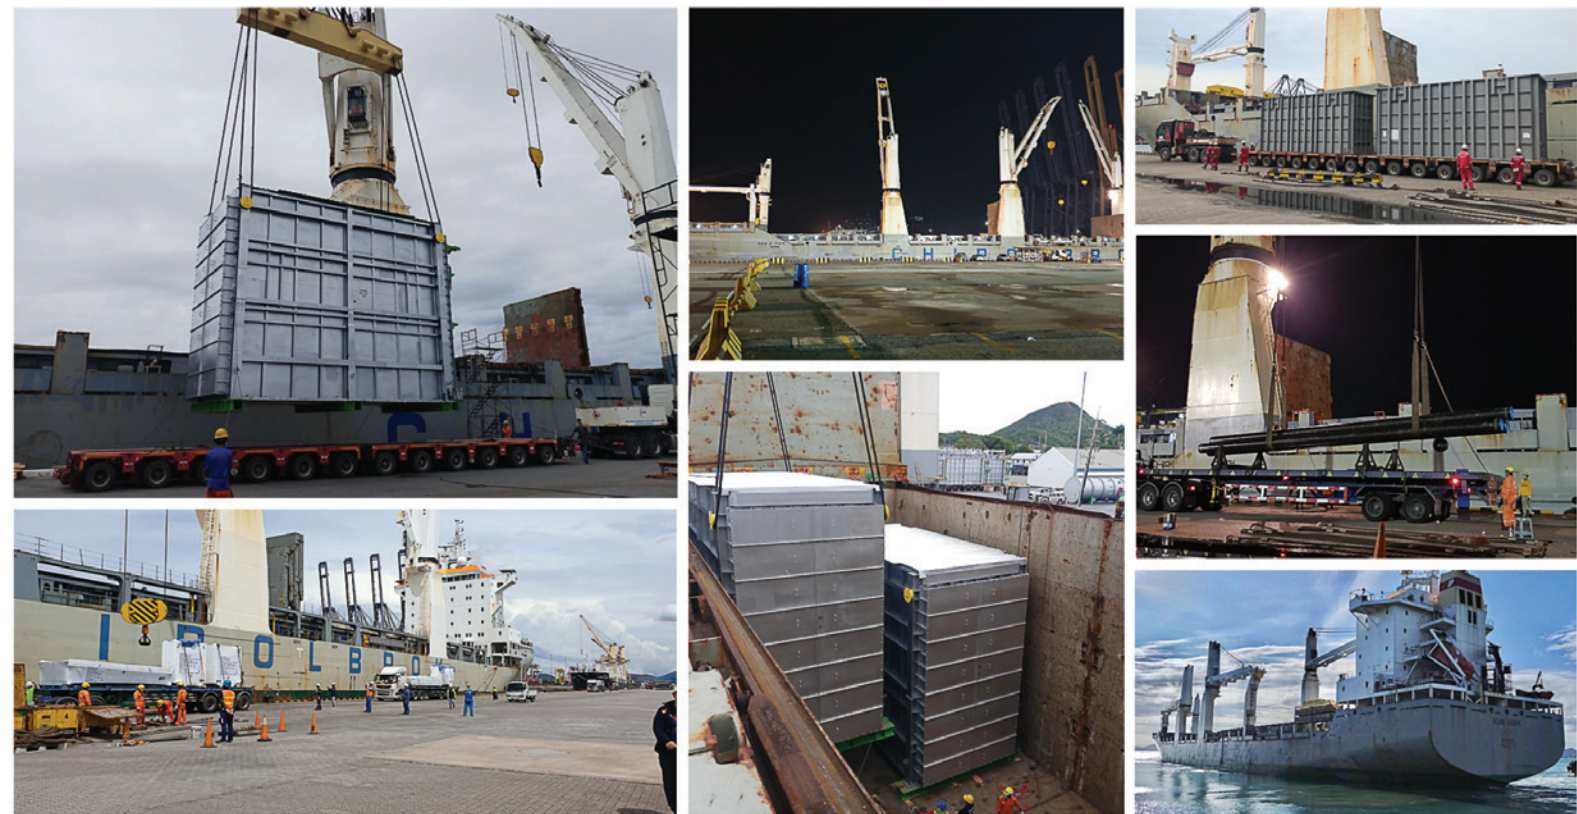

WVESHIP PROJECTS

Commercial and port agent / stevedores for Chipolbrok for all Thai ports.

Within 2 months have had 4 port calls in Thailand for Chipolbrok giving good opportunity to book cargo in / out of Thailand to various destinations.